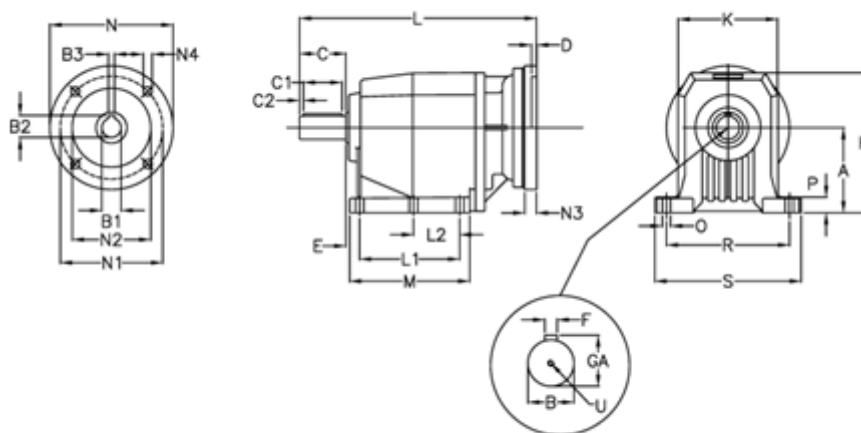

Article number: 40600701671245
 Description: Helical gearbox
 C702P-16,7-P112B5

Measures

A = 210	D = 4.5	L2 = 0.0	P = 30
B = 60	E = 25	M = 222.0	R = 300
B1 = 28	F = 18	N = 250	S = 350
B2 = 31.3	GA = 64.0	N1 = 215	U = M20x42
B3 = 8	H = 349	N2 = 180	
C = 120	K = 262	N3 = 0	
C1 = 90	L = 483.0	N4 = M12x16	
C2 = 15	L1 = 165.0	O = 22	